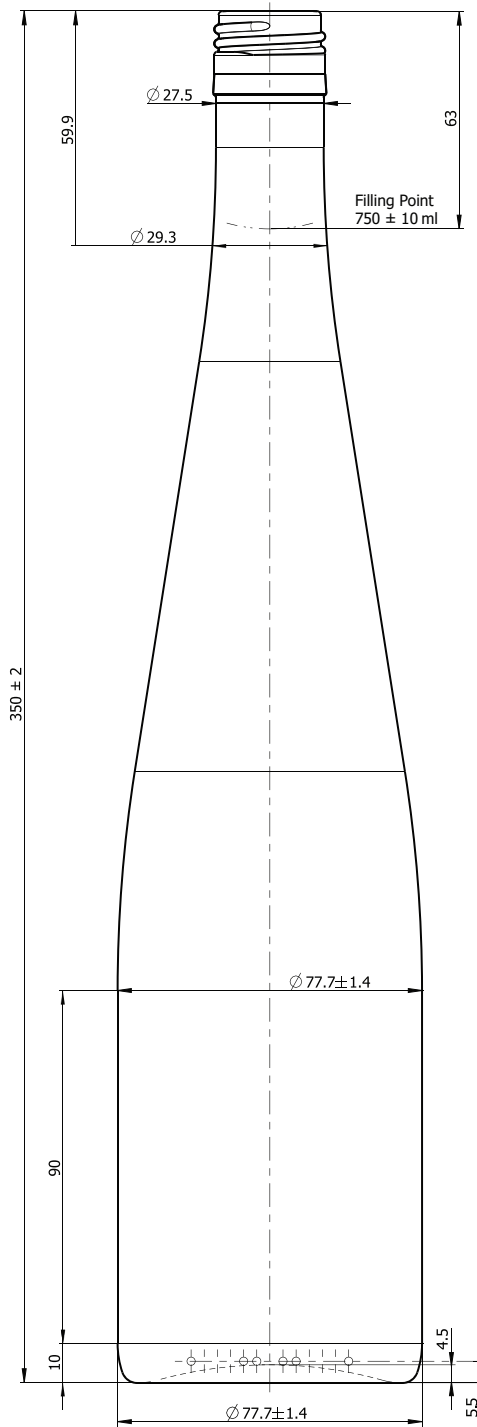

FLUTE

Screw 0.750

KMC
G L A S S

- ⑧ Flute Screw 0.750
- ⑧ Weight - 560 g
- ⑧ Filling CAP - 750 ml
- ⑧ Color - Olive Green
- ⑧ Diameter - 77.7 ± 1.4

www.kmc.glass
sales@kmc.glass